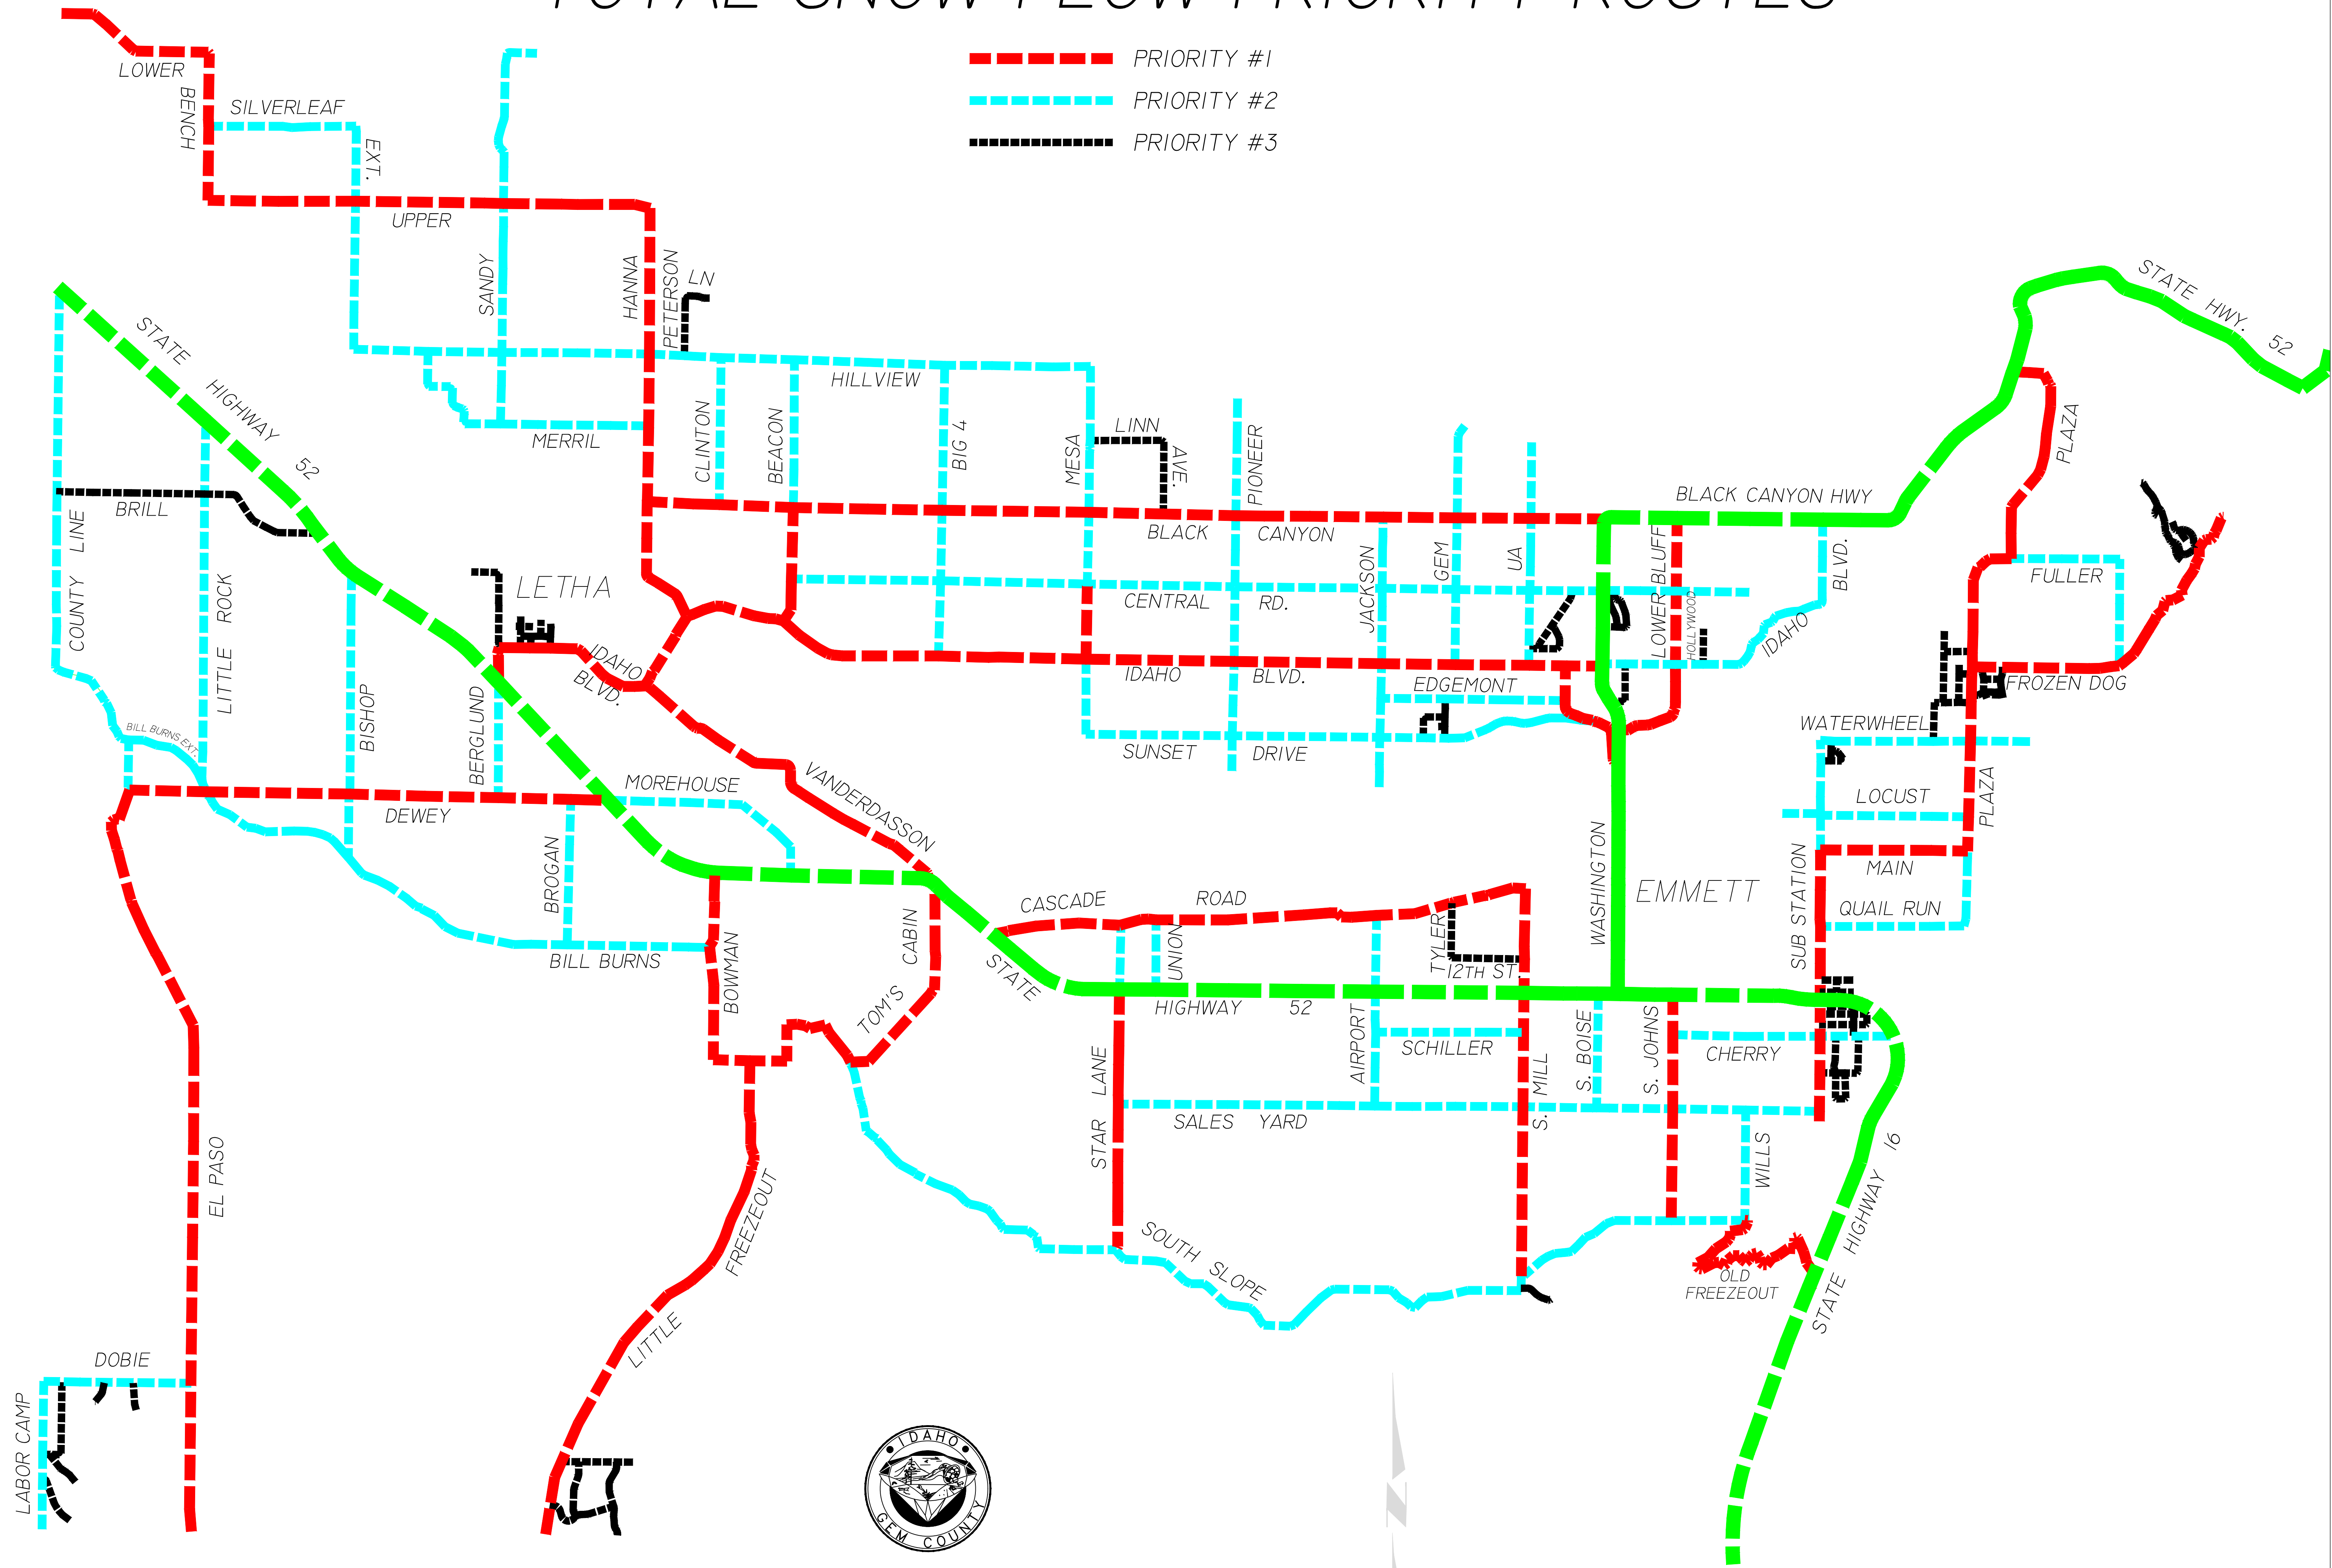

# TOTAL SNOW PLOW PRIORITY ROUTES

- PRIORITY #1
- PRIORITY #2
- PRIORITY #3

GEM COUNTY, IDAHO

N.T.S.